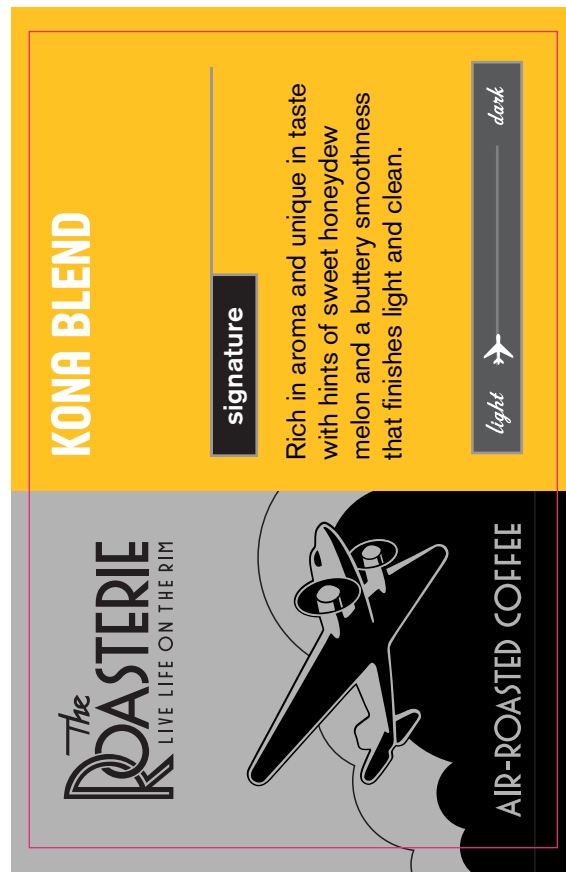

Cut on pink line

KONA BLEND

signature

Rich in aroma and unique in taste with hints of sweet honeydew melon and a buttery smoothness that finishes light and clean.

light dark

KONA BLEND

signature

Rich in aroma and unique in taste with hints of sweet honeydew melon and a buttery smoothness that finishes light and clean.

light dark

KONA BLEND

signature

Rich in aroma and unique in taste with hints of sweet honeydew melon and a buttery smoothness that finishes light and clean.

light dark

KONA BLEND

signature

Rich in aroma and unique in taste with hints of sweet honeydew melon and a buttery smoothness that finishes light and clean.

light dark

KONA BLEND

signature

Rich in aroma and unique in taste with hints of sweet honeydew melon and a buttery smoothness that finishes light and clean.

light dark